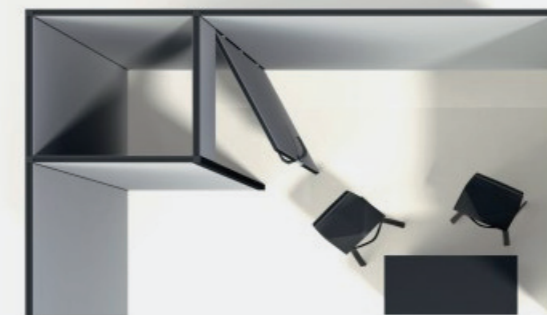

C2X3X2-Z-M50

200/300cm h-250 cm

- wall arrangement C - 3 walls
- storage 100/100 cm
- wall 195/250 cm x2
- wall 100/250 cm

SMART FRAME