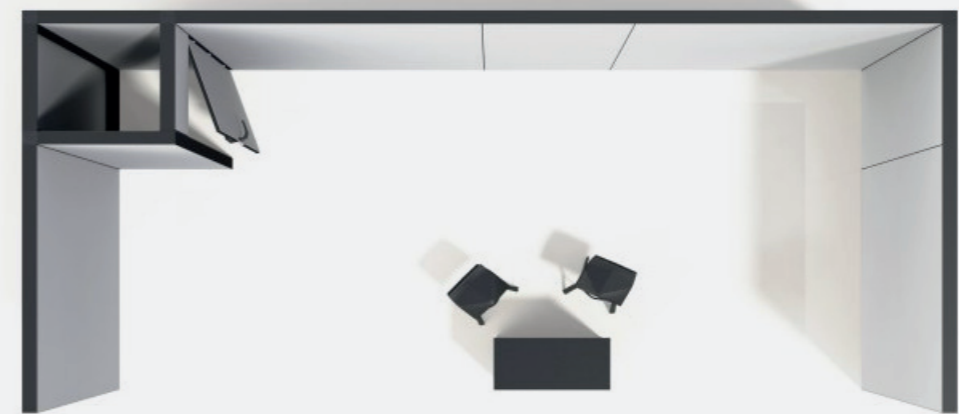

SMART FRAME

C3X6X3-Z-S2-P3-M100LED

300/600cm h-260 cm

- wall arrangement C - 3 walls
- storage 100/100 cm ze ścianą LED
  - wall LED 100/250 cm x4
  - wall LED 190/250 cm x2
  - wall LED 200/250 cm

- ceiling LED i wall LED x2
- set of shelves 100 cm x3