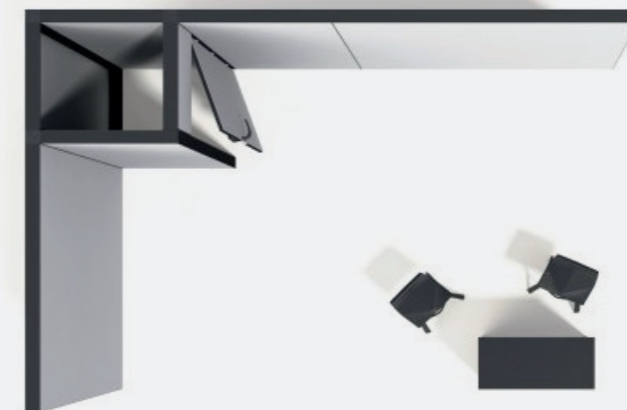

L3X4-Z-P2-M100LED

300/400cm h-250 cm

- wall arrangement L - 2 walls
- storage 100/100 cm ze ścianą LED
- wall LED 100/250 cm x3
- wall LED 200/250 cm
- set of shelves 100 cm x2

SMART FRAME