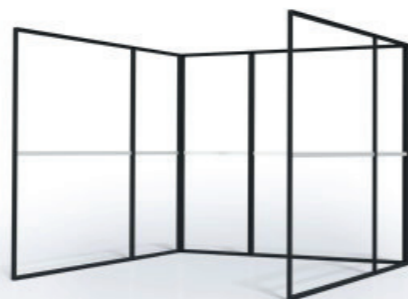

- wall arrangement C - 3 walls
- storage 100/100 cm
- wall 195/250 cm x2
- wall 100/250 cm

SMART  FRAME

C2X4X2-M50

200/400cm h-250 cm

- wall arrangement C - 3 walls
- wall 195/250 cm x4

SMART  FRAME

C2X4X2-Z-M50

200/400cm h-250 cm

- wall arrangement C - 3 walls
- storage 100/100 cm
- wall 195/250 cm x2
- wall 100/250 cm x2

SMART  FRAME

SMART  FRAME

C3X3X3-M50

300/300cm h-250 cm

- wall arrangement C - 3 walls
- wall 200/250 cm x3
- wall 95/250 cm x2
- wall 90/250 cm