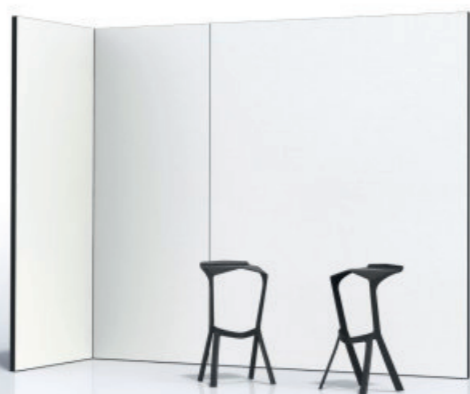

SMART  FRAME

SMART FRAME MODULE

STAND LAYOUTS
M50 & M100 LED

SMART  FRAME

L1X2-M50

100/200cm h-250 cm

- wall arrangement L - 2 wallss
- wall 95/250 cm
- wall 195/250 cm

SMART  FRAME

L1X3-M50

100/300cm h-250 cm

- wall arrangement L - 2 walls
- wall 95/250 cm x2
- wall 200/250 cm

L2X2-M50

200/200cm h-250 cm

- wall arrangement L - 2 walls
- wall 195/250 cm x2

SMART  FRAME

SMART  FRAME

L2X2-Z-M50

200/200cm h-250 cm

- wall arrangement L - 2 walls
- storage 100/100 cm
- wall 100/250 cm x2

L2X3-M50

200/300cm h-250 cm

- wall arrangement L - 2 walls
- wall 100/250 cm
- wall 195/250 cm x2

SMART  FRAME