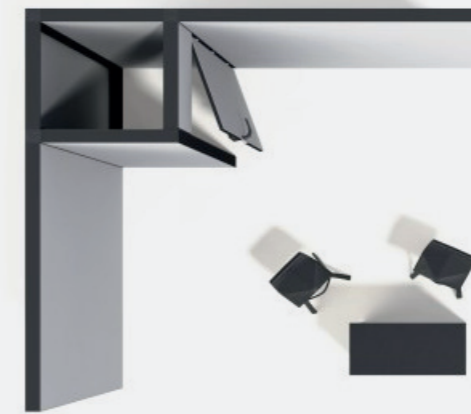

- set of shelves 100 cm

SMART  FRAME

L3X3-Z-P2-M100LED

300/300cm h-250 cm

- wall arrangement L - 2 walls
- storage 100/100 cm ze ścianą LED
- wall LED 100/250 cm x4
- set of shelves 100 cm x2

SMART  FRAME

L3X4-Z-M100LED