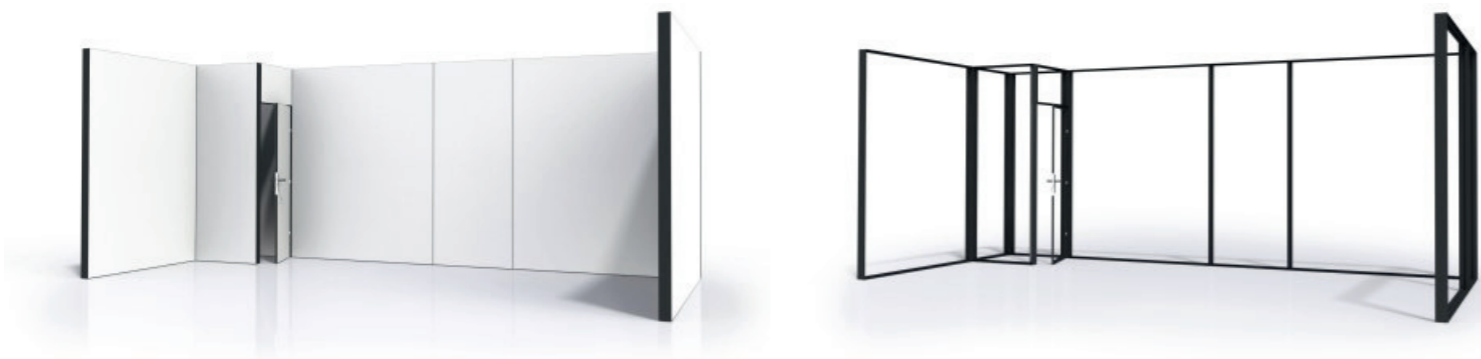

SMART  FRAME

C3X5X3-Z-S-P3-v2-M100LED

300/500cm h-250 cm

- wall arrangement C - 3 walls
- storage 100/100 cm ze ścianą LED
- wall LED 100/250 cm x5
- wall LED 90/250 cm x2
- wall LED 200/250 cm

- ceiling LED i wall LED
- set of shelves 100 cm x3