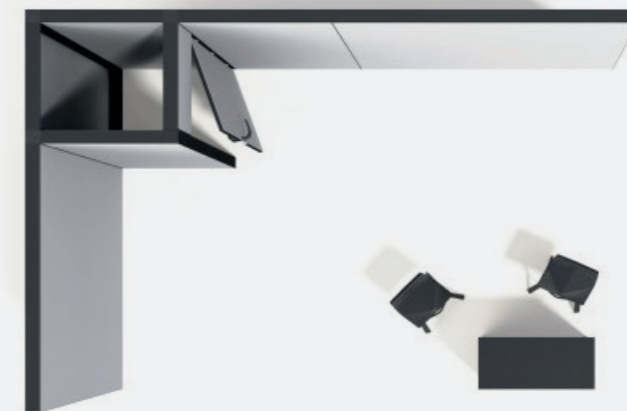

L3X4-Z-M100LED

300/400cm h-250 cm

- wall arrangement L - 2 walls
- storage 100/100 cm ze ścianą LED
- wall LED 200/250 cm x2
- wall LED 100/250 cm

SMART FRAME