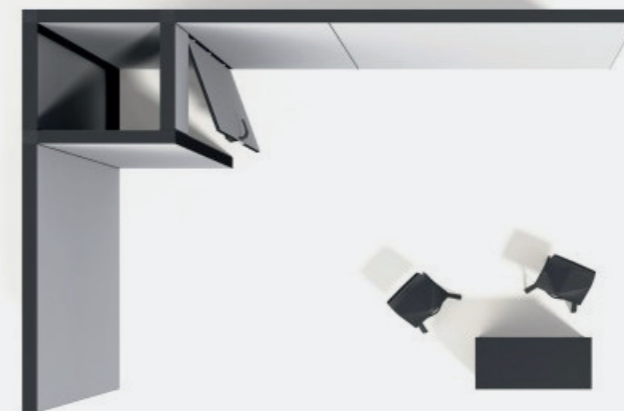

L3X4-Z-S-P2-v2-M100LED

300/400cm h-260 cm

- wall arrangement L - 2 walls
- storage 100/100 cm ze ścianą LED
- wall LED 100/250 cm x3
- wall LED 200/250 cm

- ceiling LED i wall LED
- set of shelves 100 cm x2