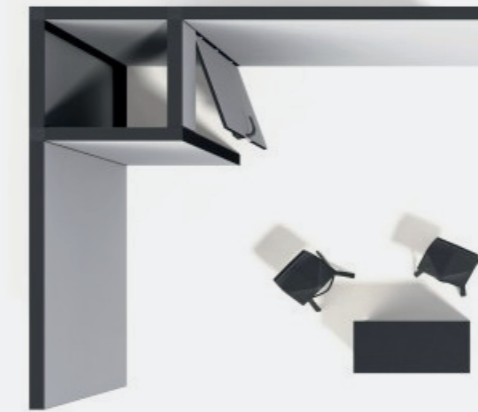

300/300cm h-250 cm

- wall arrangement L - 2 walls
- storage 100/100 cm ze ścianą LED
- wall LED 200/250 cm x2

SMART  FRAME

L3X3-Z-P-M100LED

300/300cm h-250 cm

- wall arrangement L - 2 walls
- storage 100/100 cm ze ścianą LED
- wall LED 100/250 cm x2
- wall LED 200/250 cm

- set of shelves 100 cm

SMART  FRAME

L3X3-Z-P2-M100LED

300/300cm h-250 cm

- wall arrangement L - 2 walls
- storage 100/100 cm ze ścianą LED
- wall LED 100/250 cm x4
- set of shelves 100 cm x2

SMART  FRAME

L3X4-Z-M100LED