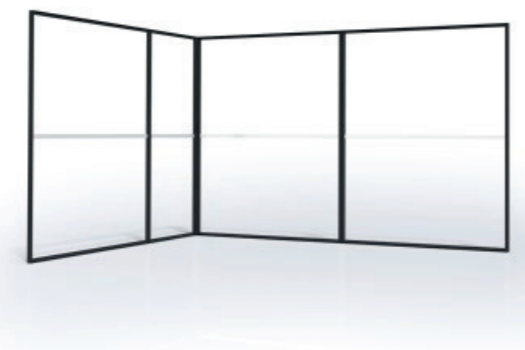

SMART  FRAME

L2X4-Z-M50

200/400cm h-250 cm

- wall arrangement L - 2 walls
- storage 100/100 cm
- wall 100/250 cm x2
- wall 200/250 cm

SMART  FRAME

L3X3-M50

300/300cm h-250 cm

- wall arrangement L - 2 walls
- wall 95/250 cm x2
- wall 200/250 cm x2

SMART  FRAME

L3X3-Z-M50

300/300cm h-250 cm

- wall arrangement L - 2 walls
- storage 100/100 cm
- wall 200/250 cm x2

L3X4-M50

300/300cm h-250 cm

- wall arrangement L - 2 walls
- wall 200/250 cm x2
- wall 95/250 cm
- wall 195/250 cm

SMART  FRAME

L3X4-Z-M50

300/400cm h-250 cm

- wall arrangement L - 2 walls
- storage 100/100 cm
- wall 200/250 cm x2
- wall 100/250 cm

SMART  FRAME

SMART  FRAME

C2X2X2-M50

200/200cm h-250 cm