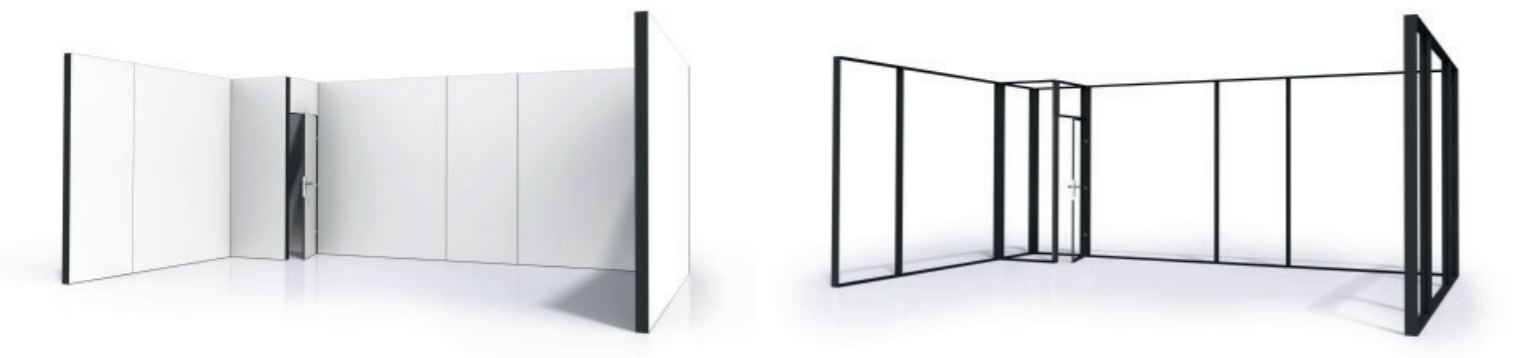

SMART FRAME

C4X6X4-Z-M100LED

400/600cm h-250 cm

- wall arrangement C - 3 walls
- storage 100/100 cm ze ścianą LED
  - wall LED 100/250 cm x3
  - wall LED 200/250 cm x3
  - wall LED 90/250 cm
  - wall LED 190/250 cm