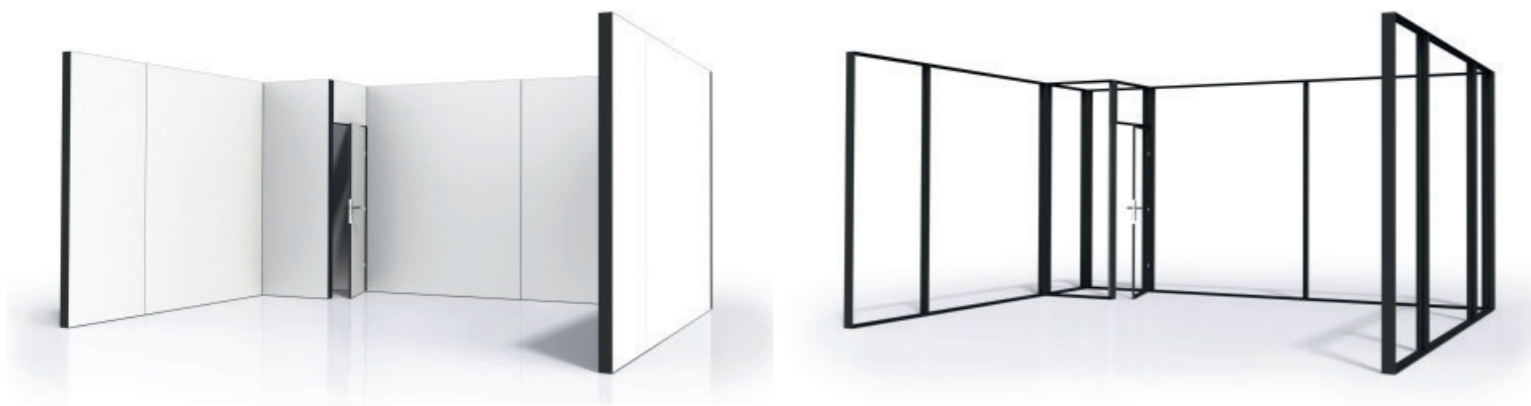

SMART FRAME

C4X5X4-Z-M100LED

400/500cm h-250 cm

- wall arrangement C - 3 walls
- storage 100/100 cm ze ścianą LED
  - wall LED 100/250 cm x2
  - wall LED 200/250 cm x3
  - wall LED 90/250 cm
  - wall LED 190/250 cm