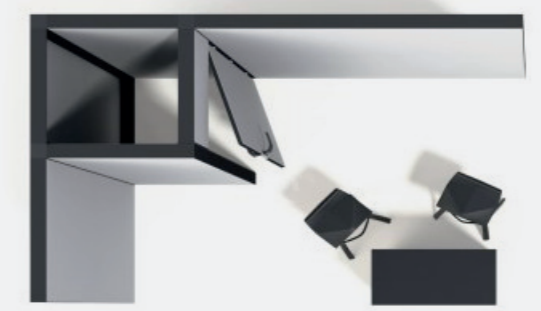

- wall arrangement L - 2 walls
- wall LED 90/250 cm
- wall LED 100/250 cm
- wall LED 190/250 cm
- set of shelves 100 cm

SMART  FRAME

L2X3-Z-M100LED

200/300cm h-250 cm

- wall arrangement L - 2 walls
- storage 100/100 cm ze ścianą LED
 - wall LED 100/250 cm
 - wall LED 200/250 cm