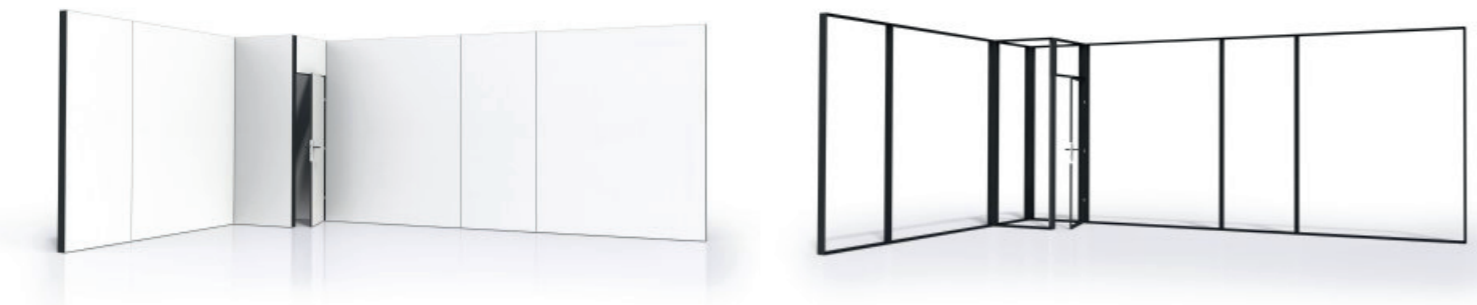

- wall arrangement L - 2 walls
- storage 100/100 cm ze ścianą LED
 - wall LED 100/250 cm x3
 - wall LED 200/250 cm x2
- set of shelves 100 cm x2

SMART  FRAME

L4X5-Z-S-P2-M100LED

400/500cm h-260 cm

- wall arrangement L - 2 walls
- storage 100/100 cm ze ścianą LED
- wall LED 100/250 cm x3
- wall LED 200/250 cm x2

- ceiling LED i wall LED
- set of shelves 100 cm x2

SMART  FRAME

L4X5-Z-S2-P2-M100LED

400/500cm h-260 cm

- wall arrangement L - 2 walls
- storage 100/100 cm ze ścianą LED
- wall LED 100/250 cm x3
- wall LED 200/250 cm x2

- ceiling LED i wall LED x2
- set of shelves 100 cm x2

SMART  FRAME

L4X6-Z-M100LED

400/600cm h-250 cm

- wall arrangement L - 2 walls
- storage 100/100 cm ze ścianą LED
- wall LED 100/250 cm x2
- wall LED 200/250 cm x3