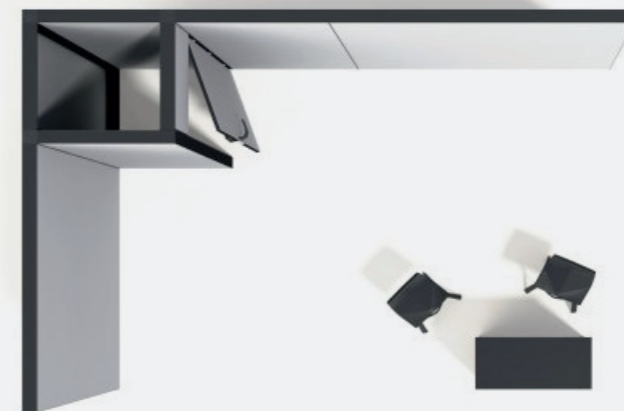

300/400cm h-250 cm

- wall arrangement L - 2 walls
- storage 100/100 cm ze ścianą LED
- wall LED 200/250 cm x2
- wall LED 100/250 cm

SMART  FRAME

SMART  FRAME

L3X4-Z-P-M100LED

300/400cm h-250 cm

- wall arrangement L - 2 walls
- storage 100/100 cm ze ścianą LED
- wall LED 200/250 cm x2
- wall LED 100/250 cm
- set of shelves 100 cm