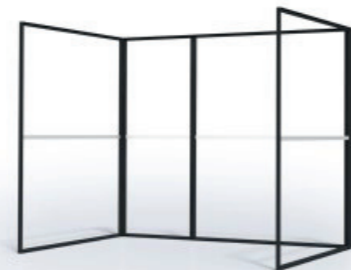

SMART  FRAME

L3X3-Z-M50

300/300cm h-250 cm

- wall arrangement L - 2 walls
- storage 100/100 cm
- wall 200/250 cm x2

L3X4-M50

300/300cm h-250 cm

- wall arrangement L - 2 walls
- wall 200/250 cm x2
- wall 95/250 cm
- wall 195/250 cm

SMART  FRAME

L3X4-Z-M50

300/400cm h-250 cm

- wall arrangement L - 2 walls
- storage 100/100 cm
- wall 200/250 cm x2
- wall 100/250 cm

SMART  FRAME

SMART  FRAME

C2X2X2-M50

200/200cm h-250 cm

- wall arrangement C - 3 walls
- wall 195/250 cm x2
- wall 190/250 cm

C2X3X2-M50

200/300cm h-250 cm

- wall arrangement C - 3 walls
- wall 195/250 cm x3
- wall 95/250 cm

SMART  FRAME

C2X3X2-Z-M50

200/300cm h-250 cm