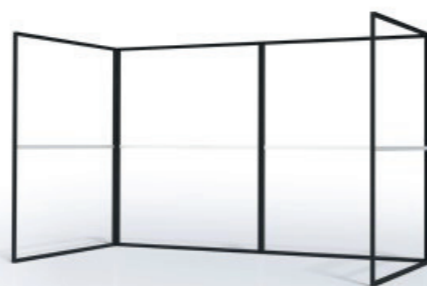

- wall arrangement C - 3 walls
- storage 100/100 cm
- wall 195/250 cm x2
- wall 100/250 cm

SMART  FRAME

C2X4X2-M50

200/400cm h-250 cm

- wall arrangement C - 3 walls
- wall 195/250 cm x4

SMART  FRAME

C2X4X2-Z-M50